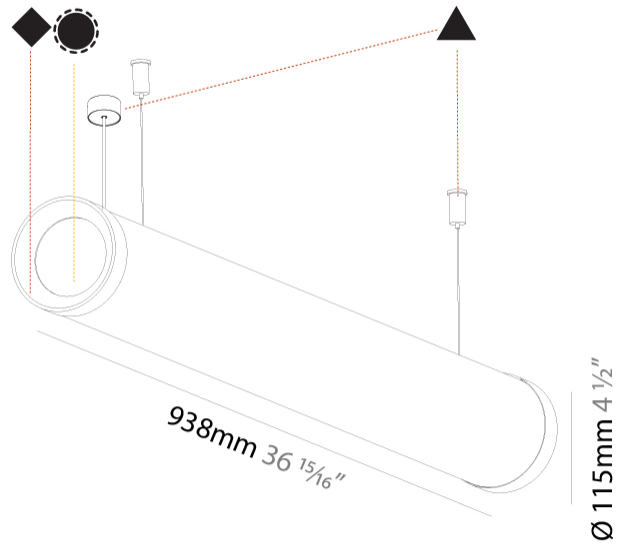

GENERAL

Series: Bunga Plus
Partner: Prolicht
Division: Architectural
Installation: Suspension
Product Type: Linear Profiles
Mounting Location: Ceiling

PHYSICAL

Shape: Cylinder
Length (mm): 938
Length (in): 36 ¹⁵/₁₆
Width (mm): 115
Width (in): 4 1/2
Height (mm): 115
Height (in): 4 1/2
Max. Overall Height (mm): 2115
Max. Overall Height (in): 83 1/4
Weight (kg): 3.581
Weight (lbs): 7.88
Diffuser: PMMA - Opal
Fixture Finish: SSR / BKV / CWI / CRY / HAB / UFT / ITA / RUA / FTG / MYG / LOD / PUS / FRO / FUP / KIA / POP / BLS / SPG / MEY / GOH / CHC / COM / ABZ / JAG / OBR / MOS / ROR
Fixture Material: PMMA / Aluminum
Cable Details: 2000mm or 4000mm Transparent Cable

ELECTRICAL

Lamp Type: LED (Zhaga Standard)
Input Wattage (W): 15
Total Output Wattage (W): 12 / 11.1 (3500K)
Dimming: Non-Dimming / Phase Dimming (120Vac only) / 0-10V Dimming
Driver Included: Yes
Driver Location: Integrated
Driver Type: Constant Current - 120 / 277Vac
Driver Class: Class 2
Input Voltage (V): 120 - 277
Constant Current (MA): 350 / 375 (3500K)

LED

Color Temperature (°K): 3000 / 3500 / 4000
Max. Delivered Lumen (lm): 1660 / 1715 / 1750
CRI: >80 CRI
Lamp Life (hrs): 50000

OPTICAL

RATINGS AND CERTIFICATIONS

Certified By: Certified for North American Standards
IP rating: IP20