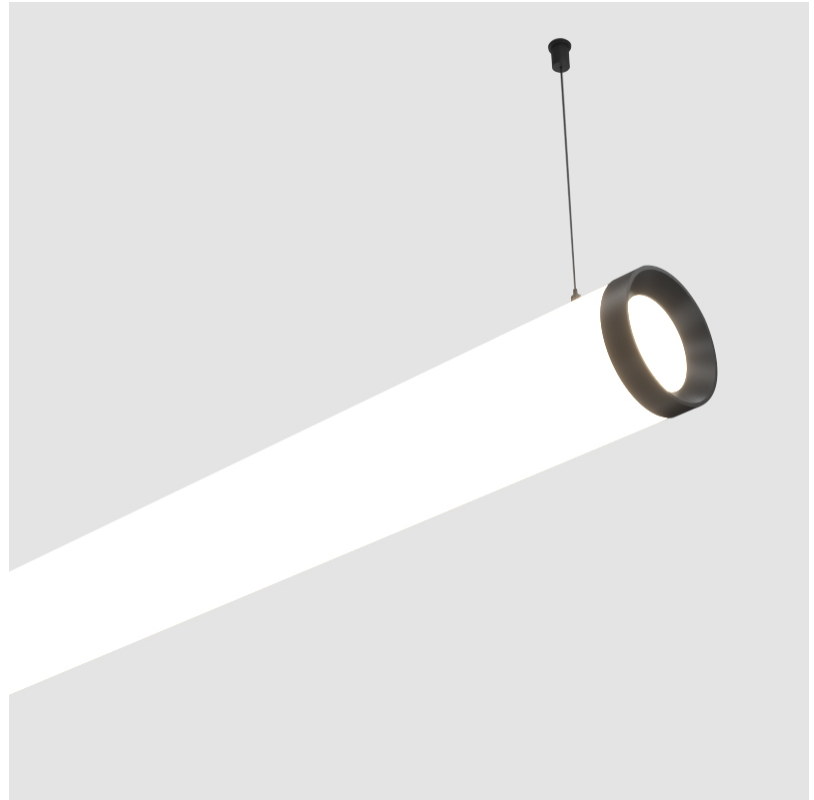

GENERAL

Series: Bunga Plus
Partner: Prolicht
Division: Architectural
Installation: Suspension
Product Type: Linear Profiles
Mounting Location: Ceiling

PHYSICAL

Shape: Cylinder
Length (mm): 2058
Length (in): 81
Width (mm): 115
Width (in): 4 1/2
Height (mm): 115
Height (in): 4 1/2
Max. Overall Height (mm): 2115
Max. Overall Height (in): 83 1/4
Weight (kg): 6.492
Weight (lbs): 14.312
Diffuser: [PMMA - Opal](#)
Fixture Finish: [SSR / BKV / CWI / CRY / HAB / UFT / ITA / RUA / FTG / MYG / LOD / PUS / FRO / FUP / KIA / POP / BLS / SPG / MEY / GOH / CHC / COM / ABZ / JAG / OBR / MOS / ROR](#)
Fixture Material: [PMMA / Aluminum](#)
Cable Details: [2000mm or 4000mm Transparent Cable](#)
Upon Request: Cable colour - [White / Black / Orange / Red](#)

ELECTRICAL

Lamp Type: LED (Zhaga Standard)
Input Wattage (W): 35
Total Output Wattage (W): 28 / 22.8 (3500K)
Dimming: [Non-Dimming / Phase Dimming (120Vac only) / 0-10V Dimming](#)
Driver Included: Yes
Driver Location: Integrated
Driver Type: Constant Current - 120 / 277Vac
Driver Class: Class 2
Input Voltage (V): 120 - 277
Constant Current (MA): 350 / 500 (3500K)

LED

Color Temperature (°K): [3000 / 3500 / 4000](#)
Max. Delivered Lumen (lm): 3870 / 4008 / 4090
CRI: >80 CRI
Lamp Life (hrs): 50000

OPTICAL

RATINGS AND CERTIFICATIONS

Certified By: Certified for North American Standards
IP rating: IP20