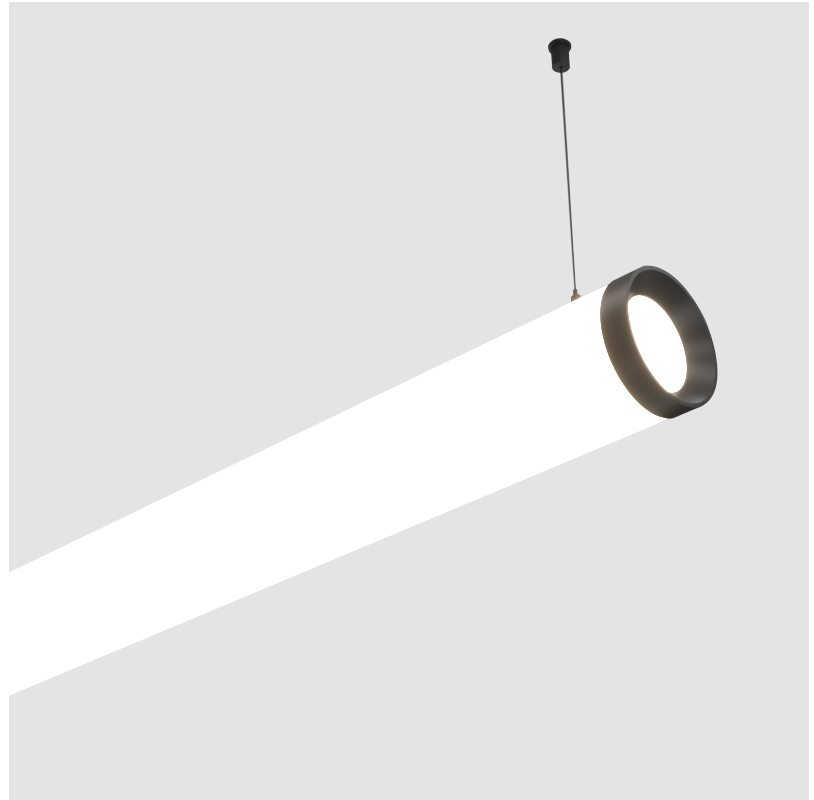

GENERAL

Series: Bunga Plus
Partner: Prolicht
Division: Architectural
Installation: Suspension
Product Type: Linear Profiles
Mounting Location: Ceiling

PHYSICAL

Shape: Cylinder
Length (mm): 938
Length (in): 36 ¹⁵/₁₆
Width (mm): 115
Width (in): 4 1/2
Height (mm): 115
Height (in): 4 1/2
Max. Overall Height (mm): 2115
Max. Overall Height (in): 83 1/4
Weight (kg): 3.581
Weight (lbs): 7.88
Diffuser: PMMA - Opal
Fixture Finish: SSR / BKV / CWI / CRY / HAB / UFT / ITA / RUA / FTG / MYG / LOD / PUS / FRO / FUP / KIA / POP / BLS / SPG / MEY / GOH / CHC / COM / ABZ / JAG / OBR / MOS / ROR
Fixture Material: PMMA / Aluminum
Cable Details: 2000mm or 4000mm Transparent Cable

ELECTRICAL

Lamp Type: LED (Zhaga Standard)
Input Wattage (W): 15
Total Output Wattage (W): 12 / 11.1 (3500K)
Dimming: Non-Dimming / Phase Dimming (120Vac only) / 0-10V Dimming
Driver Included: Yes
Driver Location: Integrated
Driver Type: Constant Current - 120 / 277Vac
Driver Class: Class 2
Input Voltage (V): 120 - 277
Constant Current (MA): 350 / 375 (3500K)

LED

Color Temperature (°K): 3000 / 3500 / 4000
Max. Delivered Lumen (lm): 1660 / 1715 / 1750
CRI: >80 CRI
Lamp Life (hrs): 50000

OPTICAL

RATINGS AND CERTIFICATIONS

Certified By: Certified for North American Standards
IP rating: IP20