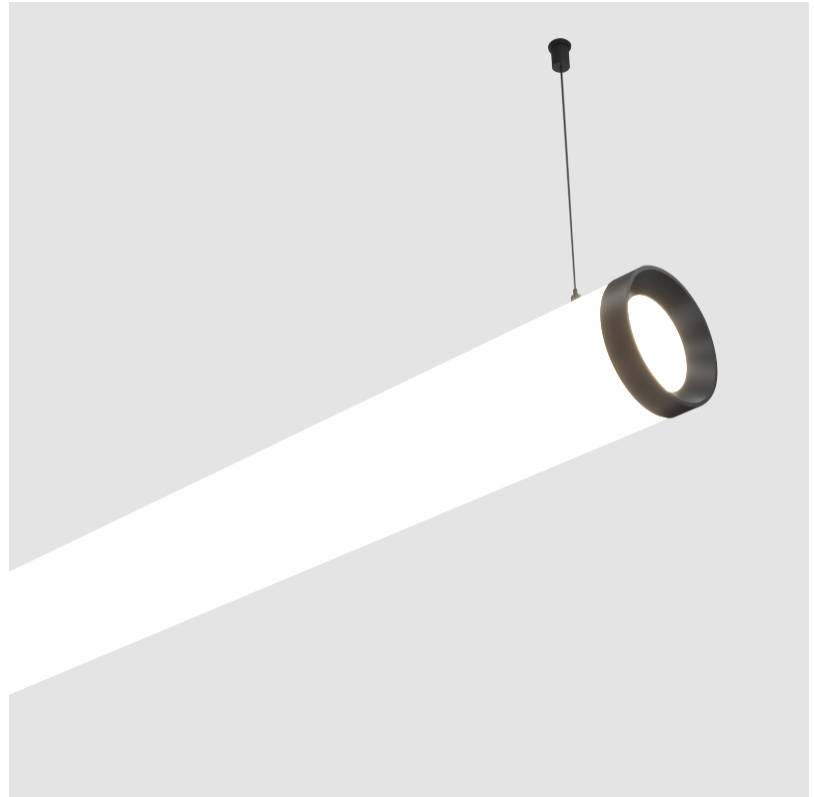

GENERAL

Series: Bunga Plus
Partner: Prolicht
Division: Architectural
Installation: Suspension
Product Type: Linear Profiles
Mounting Location: Ceiling

PHYSICAL

Shape: Cylinder
Length (mm): 1778
Length (in): 70
Width (mm): 115
Width (in): 4 1/2
Height (mm): 115
Height (in): 4 1/2
Max. Overall Height (mm): 2115
Max. Overall Height (in): 83 1/4
Weight (kg): 5.763
Weight (lbs): 12.705
Diffuser: PMMA - Opal
Fixture Finish: SSR / BKV / CWI / CRY / HAB / UFT / ITA / RUA / FTG / MYG / LOD / PUS / FRO / FUP / KIA / POP / BLS / SPG / MEY / GOH / CHC / COM / ABZ / JAG / OBR / MOS / ROR
Fixture Material: PMMA / Aluminum
Cable Details: 2000mm or 4000mm Transparent Cable
Upon Request: Cable colour - White / Black / Orange / Red

ELECTRICAL

Lamp Type: LED (Zhaga Standard)
Input Wattage (W): 30
Total Output Wattage (W): 24 / 19.2 (3500K)
Dimming: Non-Dimming / Phase Dimming (120Vac only) / 0-10V Dimming
Driver Included: Yes
Driver Location: Integrated
Driver Type: Constant Current - 120 / 277Vac
Driver Class: Class 2
Input Voltage (V): 120 - 277
Constant Current (MA): 350 / 400 (3500K)

LED

Color Temperature (°K): 3000 / 3500 / 4000
Max. Delivered Lumen (lm): 3320 / 3440 / 3510
CRI: >80 CRI
Lamp Life (hrs): 50000

OPTICAL

RATINGS AND CERTIFICATIONS

Certified By: Certified for North American Standards
IP rating: IP20