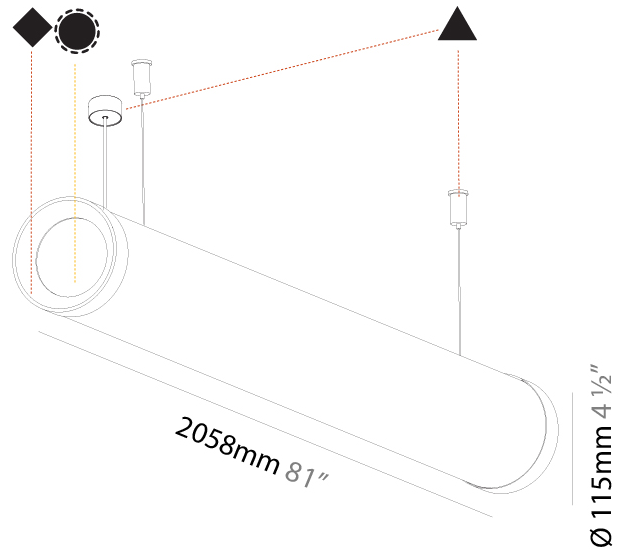

GENERAL

Series: Bunga Plus
Partner: Prolicht
Division: Architectural
Installation: Suspension
Product Type: Linear Profiles
Mounting Location: Ceiling

PHYSICAL

Shape: Cylinder
Length (mm): 2058
Length (in): 81
Width (mm): 115
Width (in): 4 1/2
Height (mm): 115
Height (in): 4 1/2
Max. Overall Height (mm): 2115
Max. Overall Height (in): 83 1/4
Weight (kg): 6.492
Weight (lbs): 14.312
Diffuser: [PMMA - Opal](#)
Fixture Finish: [SSR / BKV / CWI / CRY / HAB / UFT / ITA / RUA / FTG / MYG / LOD / PUS / FRO / FUP / KIA / POP / BLS / SPG / MEY / GOH / CHC / COM / ABZ / JAG / OBR / MOS / ROR](#)
Fixture Material: [PMMA / Aluminum](#)
Cable Details: [2000mm or 4000mm Transparent Cable](#)
Upon Request: Cable colour - [White / Black / Orange / Red](#)

ELECTRICAL

Lamp Type: LED (Zhaga Standard)
Input Wattage (W): 35
Total Output Wattage (W): 28 / 22.8 (3500K)
Dimming: [Non-Dimming / Phase Dimming (120Vac only) / 0-10V Dimming](#)
Driver Included: Yes
Driver Location: Integrated
Driver Type: Constant Current - 120 / 277Vac
Driver Class: Class 2
Input Voltage (V): 120 - 277
Constant Current (MA): 350 / 500 (3500K)

LED

Color Temperature (°K): [3000 / 3500 / 4000](#)
Max. Delivered Lumen (lm): 3870 / 4008 / 4090
CRI: >80 CRI
Lamp Life (hrs): 50000

OPTICAL

RATINGS AND CERTIFICATIONS

Certified By: Certified for North American Standards
IP rating: IP20